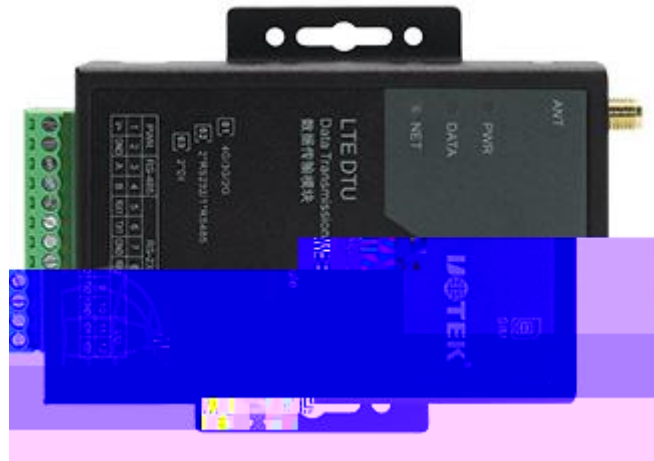

UT-RD-PRE-000186

LTE DTU  
D9701

---

---

---

D9701 DTU

TCP/IP

D9701 DTU 32

RS232 RS485

D9701 DTU PC AT Device Manager Cloud

TCP/IP

IP30

+6~35VDC

DL/T721-2013

ICMP PPP TCP Keepalive

RS232 RS485

RS232/RS485

APN/VPDN

D9701 DTU

D9701

D9701-FS

- 0V

32

Cat.4

EDGE/GPRS/GSM 1800MHz/900MHz

1.8V/3V SQM/ND

SIM/UIM

1200 2400 4800 9600 14400 19200 38400 56000

115200bps

	TCP
	Device Manager Cloud

1	PWR	DC
2	GND	DC
3	A	RS485
4	B	RS485
5	RX1	1
6	TX1	1

7	GND		
8	RX2	2	
9	TX2	2	
10	GND		
11	IO1	GPIO	3.3V
12	IO2	GPIO	3.3V