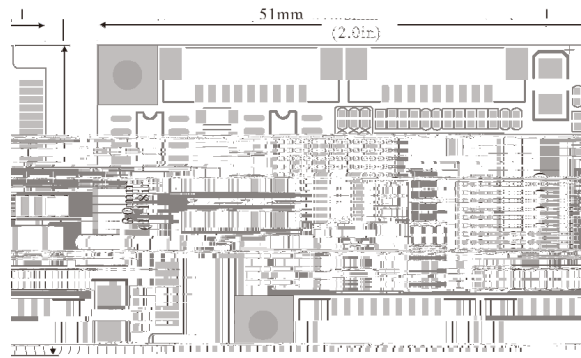

2.

' UT-7884
' VER: 01

3.

' (RS-485/422mini PCI -E

4.

%
1. 25T-9AB (X1 2.5Gbps PCI Express
&
RS-422 T/R+ T/R- RXD+ RXD- GND
RS-485 Data+(A) Data-(B) GND
300bps-921.6Kbps
) * + 8
% 1.5 2
None Even odd Space Mark
RTS/CTS XON/XOFF
-40 85
Win2000/XP/Vista/Win7/8/8.1/NT4.0/CE 4.2/5.0/
6.0/Vxworks/Linux 2.4.x/2.6.x

5.

6.

7.

8.