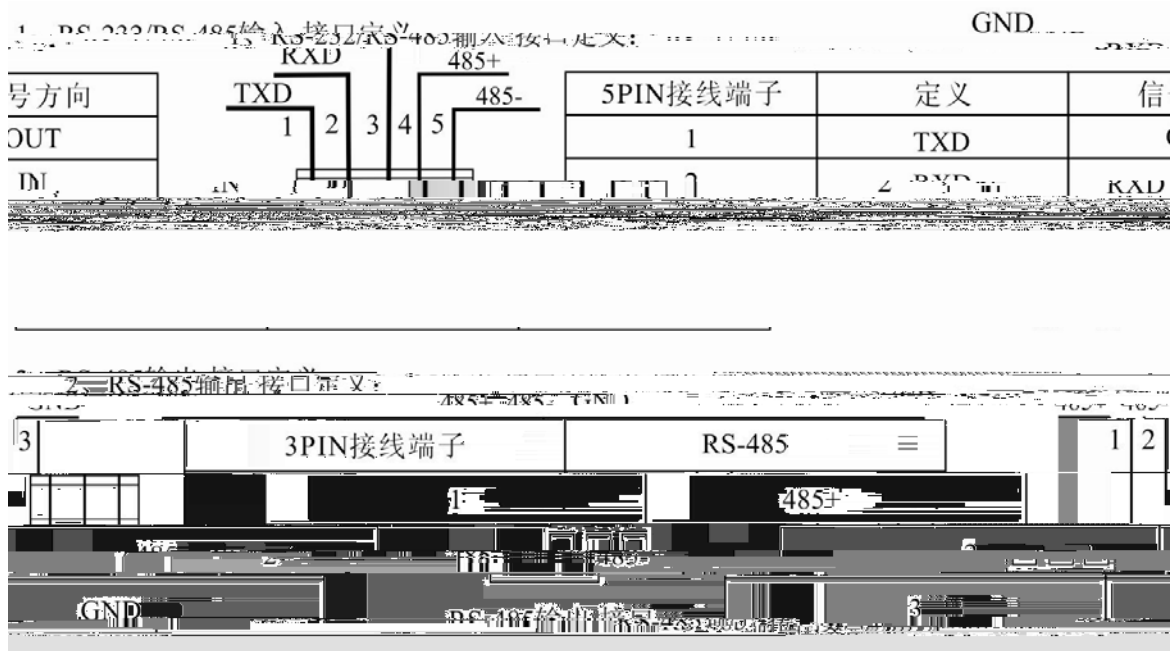

)"

*"

+"

fl 七

			8-PORT RS-485 ISOLATED HUB			
			MODEL: UT-1208U			

%"

	1PCS
	2PCS
	1PCS
	1PCS
	1PCS
	1PCS
	1PCS
	2PCS

%"